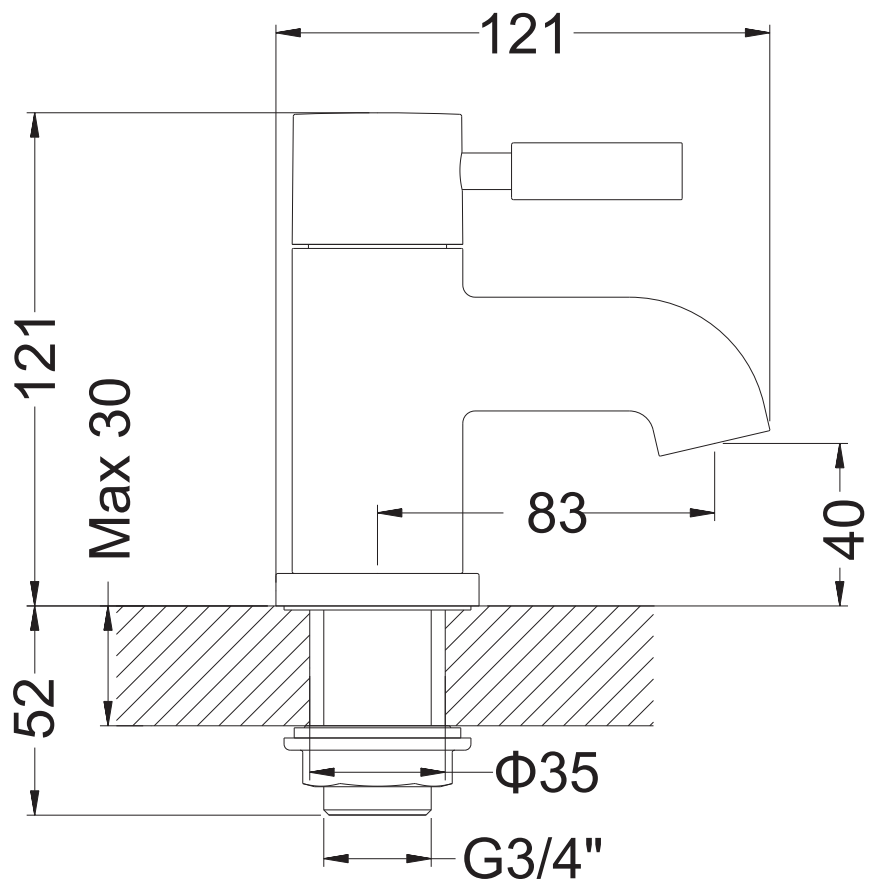

ADORA

MBFU340N - FUSION BATH PILLAR TAPS  
Deck Mounted