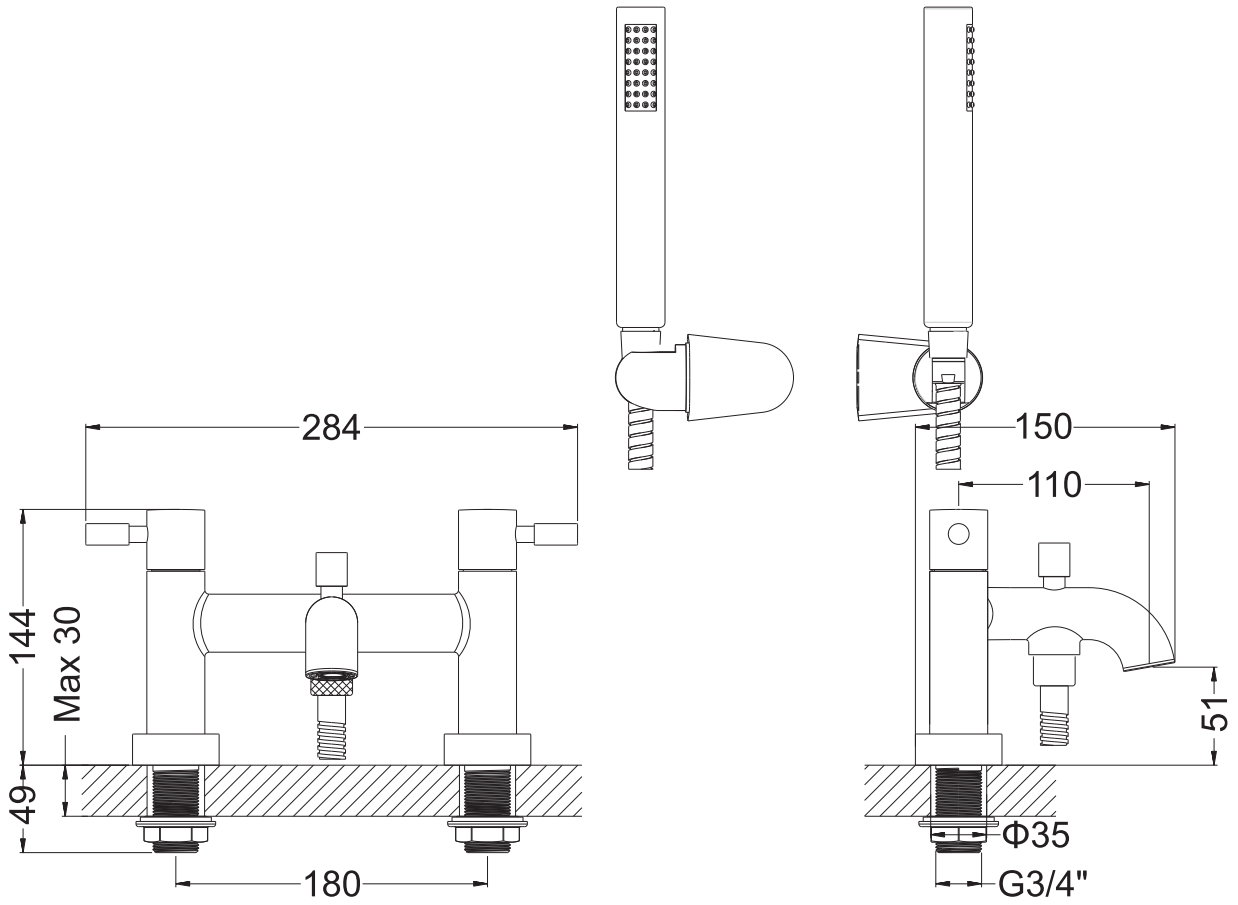

ADORA

MBFU110N - FUSION BATH SHOWER MIXER
With Kit Deck Mounted