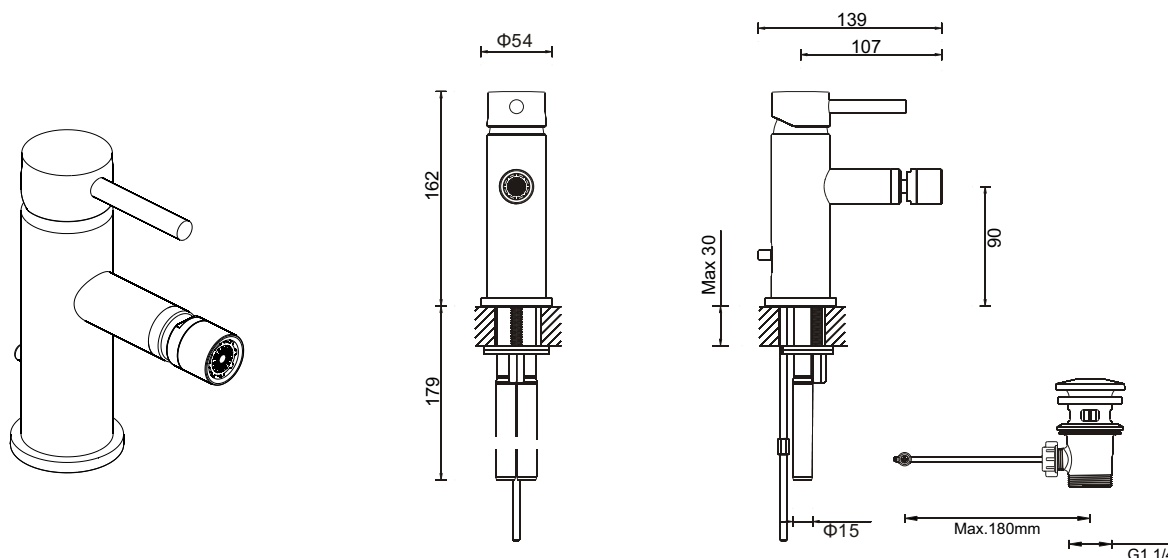

Specification Sheet

Bidet Monobloc With Pop-up Waste

Product Specification

Product Code:	MBFU210P
Finish:	Chrome plated
Construction:	Bodies of tap are solid brass castings and the handles are zinc cast
Valve Type:	35mm single lever ceramic disc cartridge
Supply:	Suitable for all plumbing system
Inlet Connection:	Φ15mm copper tail
Water Pressure:	Range from a minimum pressure of 0.2bar to a maximum pressure of 5bar
Net Weight:	1.17 Kg

- The copper tails:Φ15mm (Length:257mm)

Technical Advice: For further information, please email technical@adora-bathrooms.co.uk or visit www.adora-bathrooms.co.uk

Guarantee: The product carries a 5 year manufacturer's guarantee, **excluding** the ceramic disc cartridge- it is covered by a 12 month guarantee

Flow Rates(litres per minute)

System pressure	0.2bar	0.3bar	0.5bar	1bar	2bar	3bar	5bar
MBFU210P	6	7	7.6	11.3	16.6	21	27.2

For any information please email

Or visit our web-site at www.adora-bathrooms.co.uk
We reserve the right to make technical modifications without prior notice