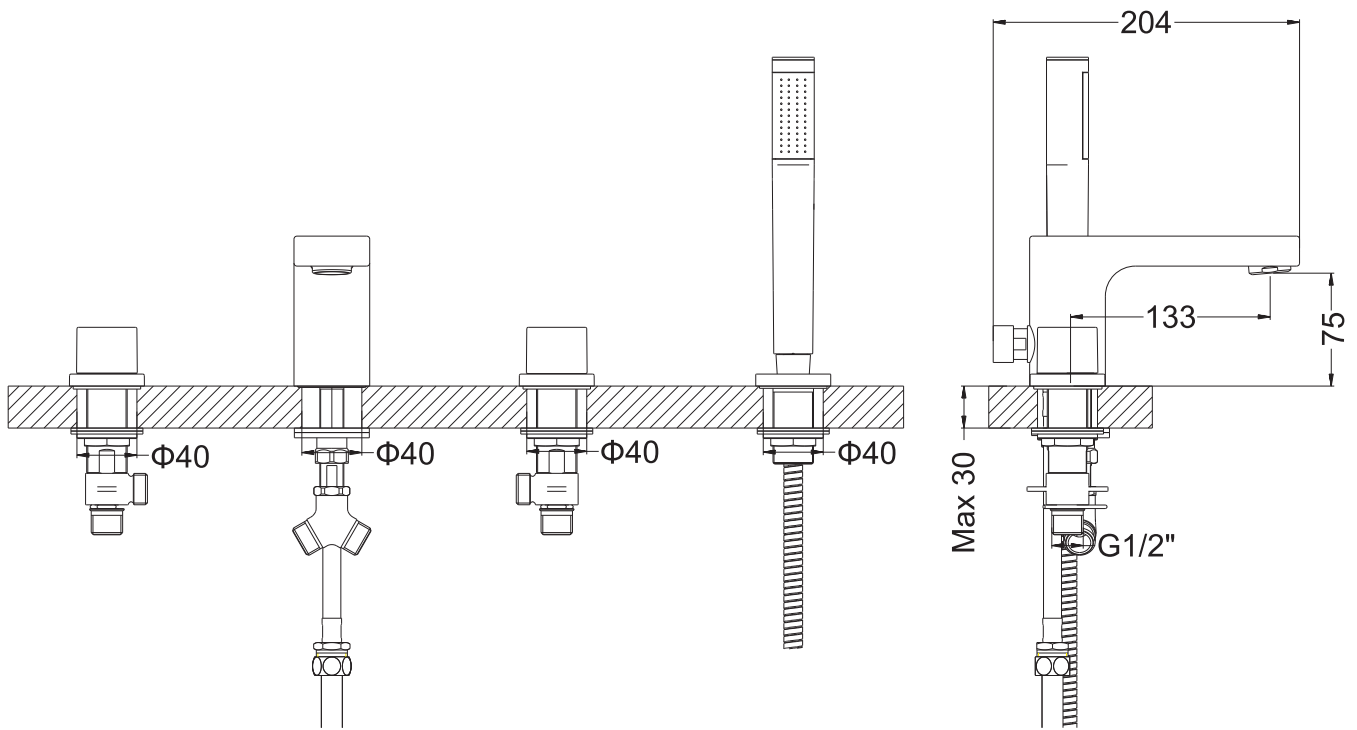

ADORA

MBPS440D - PLANET BATH 4 HOLE SET
With Kit Deck Mounted