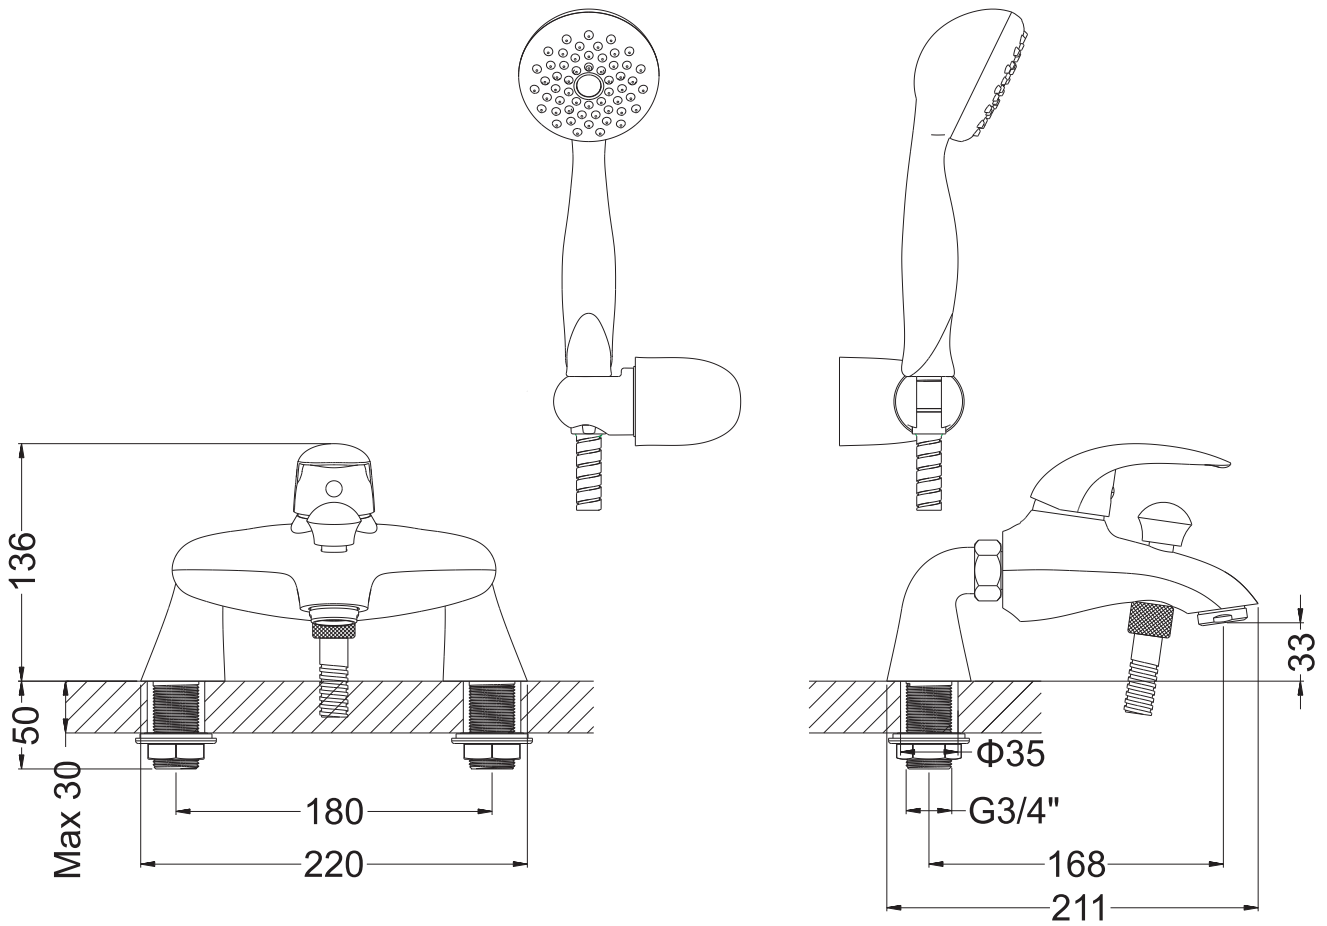

ADORA

MBSY421D - SKY BATH SHOWER MIXER
With Kit Deck Mounted