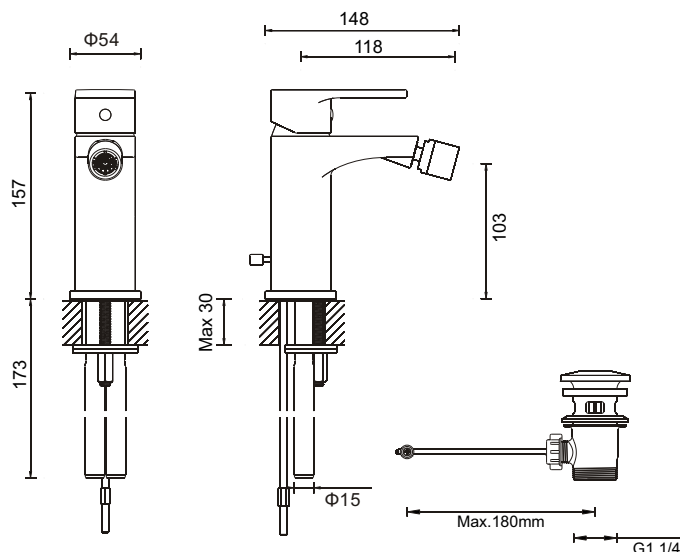

Specification Sheet

Bidet Monobloc With Pop-Up Waste

Product Specification

Product Code:	MBST210P
Finish:	Chrome plated
Construction:	Bodies of tap are solid brass castings and the handles are zinc cast
Valve Type:	35mm single lever ceramic disc cartridge
Supply:	Suitable for all plumbing system
Inlet Connection:	Φ15mm copper tail
Water Pressure:	Range from a minimum pressure of 0.2bar to a maximum pressure of 5bar
Net Weight:	1.67Kg

- The copper tails:Φ15mm (Length:257mm)

Technical Advice: For further information, please email technical@adora-bathrooms.co.uk or visit www.adora-bathrooms.co.uk

Guarantee: The product carries a 5 year manufacturer's guarantee, **excluding** the ceramic disc cartridge- it is covered by a 12 month guarantee

Flow Rates(litres per minute)

System pressure	0.2bar	0.3bar	0.5bar	1bar	2bar	3bar	5bar
MBST210P	5.2	6.4	7.6	11.1	16.5	20.7	27.2

For any information please email

Or visit our web-site at www.adora-bathrooms.co.uk
We reserve the right to make technical modifications without prior notice