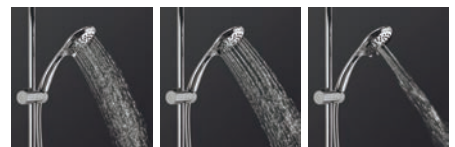

Fusion shower kit
single spray pattern HP1
MBSK813C £65.00

Fusion multifunction thermostatic shower valve with fixed head and 3 mode shower kit
HP1
MB500RM £219.00

Fusion shower diverter with fixed head and 3 mode hand shower
HP1
MB505RM £219.00

Fusion shower kit
three spray patterns HP1
MBSK814C £79.00

Wall outlet
wall mounted LP
MBWL951C £20.00

Use in conjunction with a Fusion thermostatic shower valve
portrait, recessed LP
MBFU1000RC £175.00

portrait, recessed HP1
MBFU1500RC **£185.00**

Fusion thermostatic shower valve 3 control

recessed LP
MBFU2000RC **£225.00**

Planet shower diverter with fixed head and hand shower

HP1
MB525SQ £219.00

Planet multifunction thermostatic shower valve with fixed head and single mode shower kit